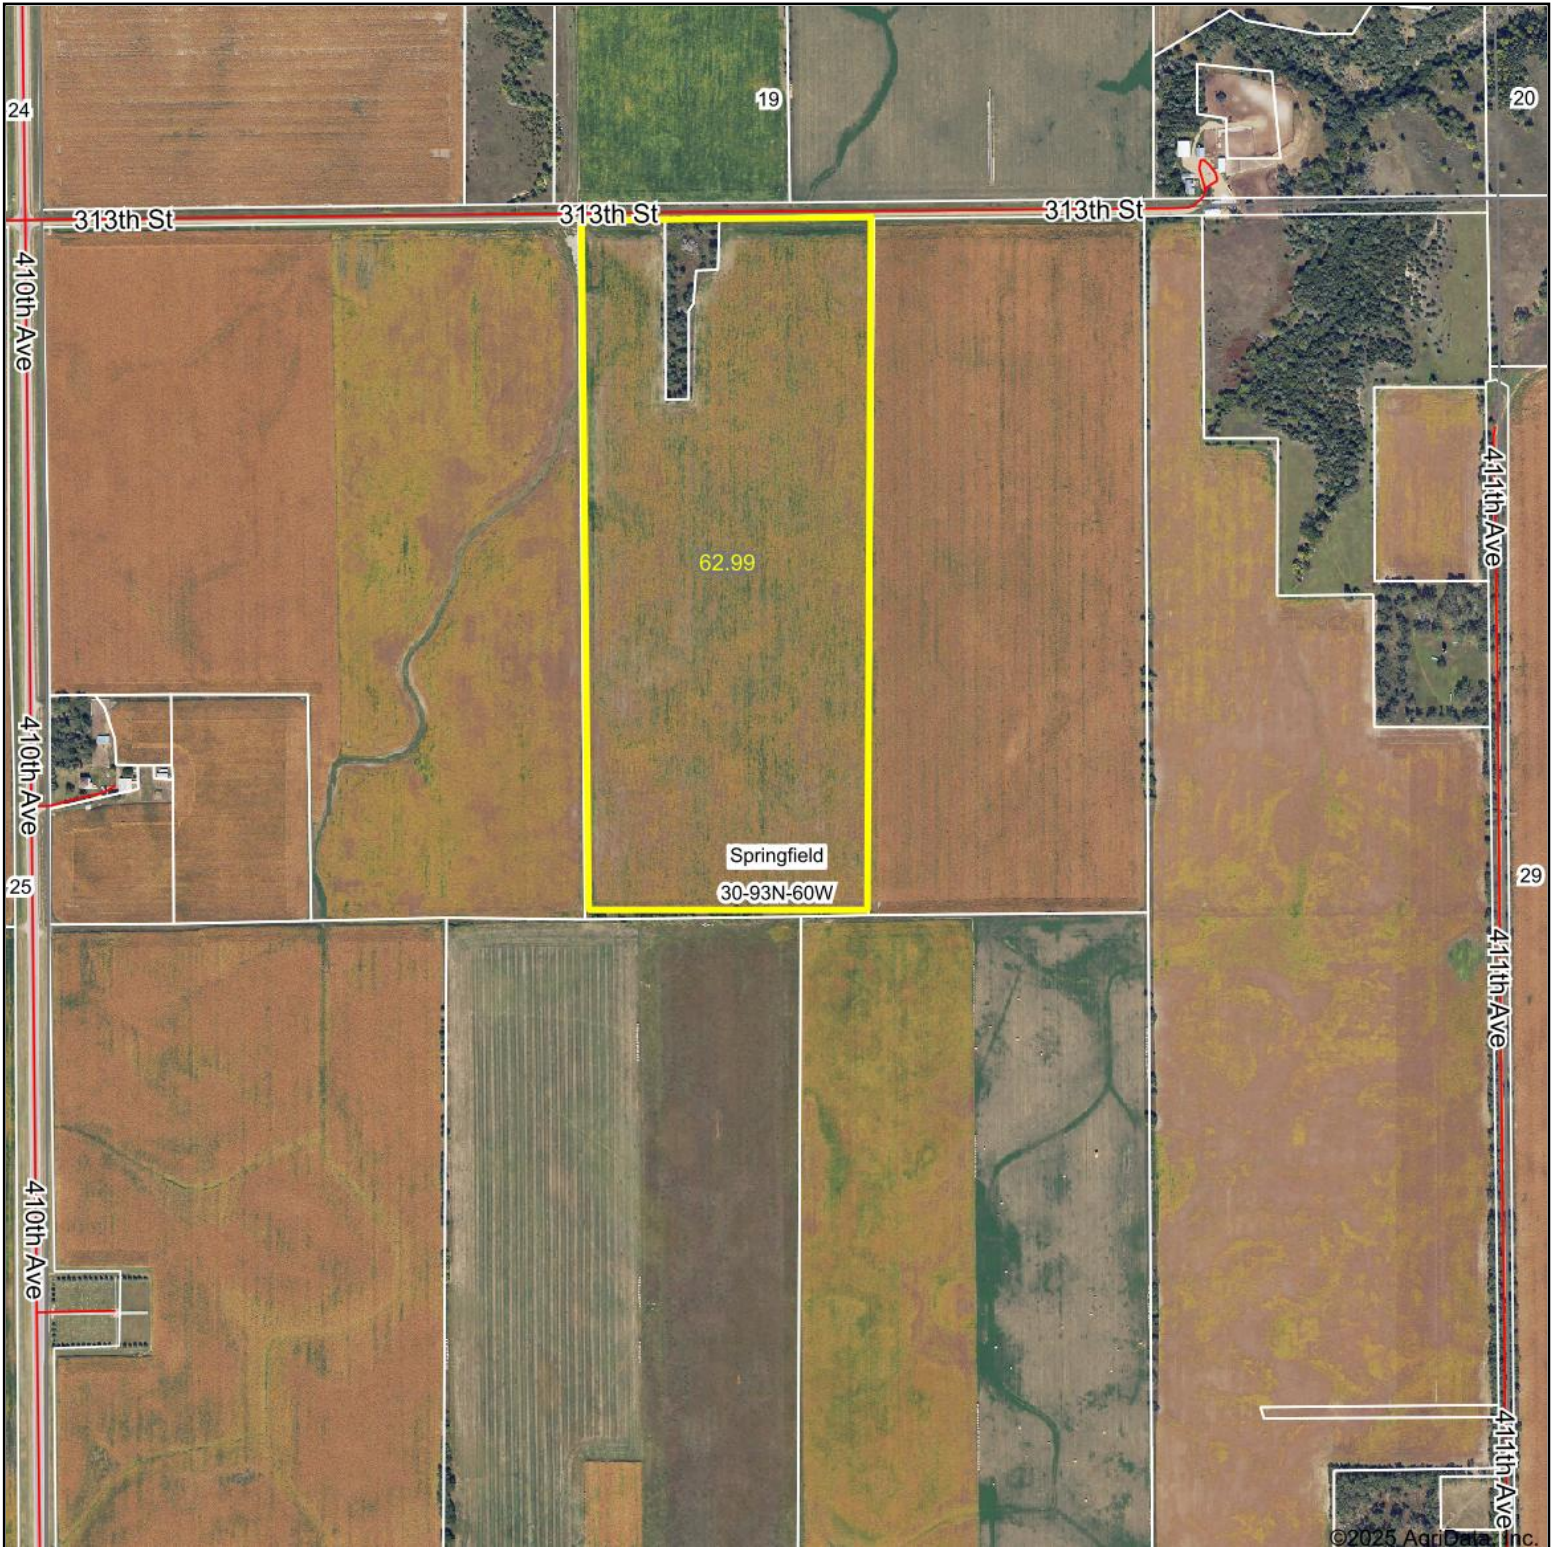

Aerial Map

Boundary Center: 42° 50' 50.92, -97° 58' 53.04

Maps Provided By:

CUSTOMIZED ONLINE MAPPING
© AgriData, Inc. 2023 www.AgriDataInc.com

30-93N-60W
Bon Homme County
South Dakota

3/18/2025